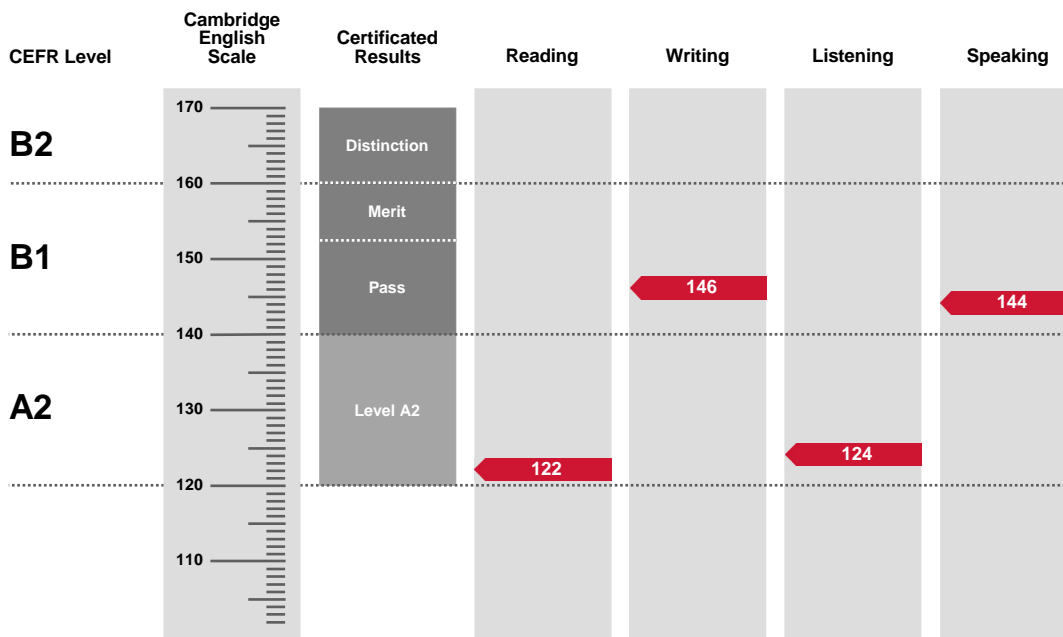

**Council of Europe  
Level A2**

Overall Score

**134**

CEFR Level

**A2**

Preliminary is an examination targeted at Level B1 in the Council of Europe's Common European Framework of Reference.

Candidates achieving a Pass with Distinction (between 160 and 170 on the Cambridge English Scale) receive a certificate stating that they have demonstrated ability at Level B2. Candidates achieving Pass with Merit or Pass (between 140 and 159 on the Cambridge English Scale) receive a certificate at Level B1.