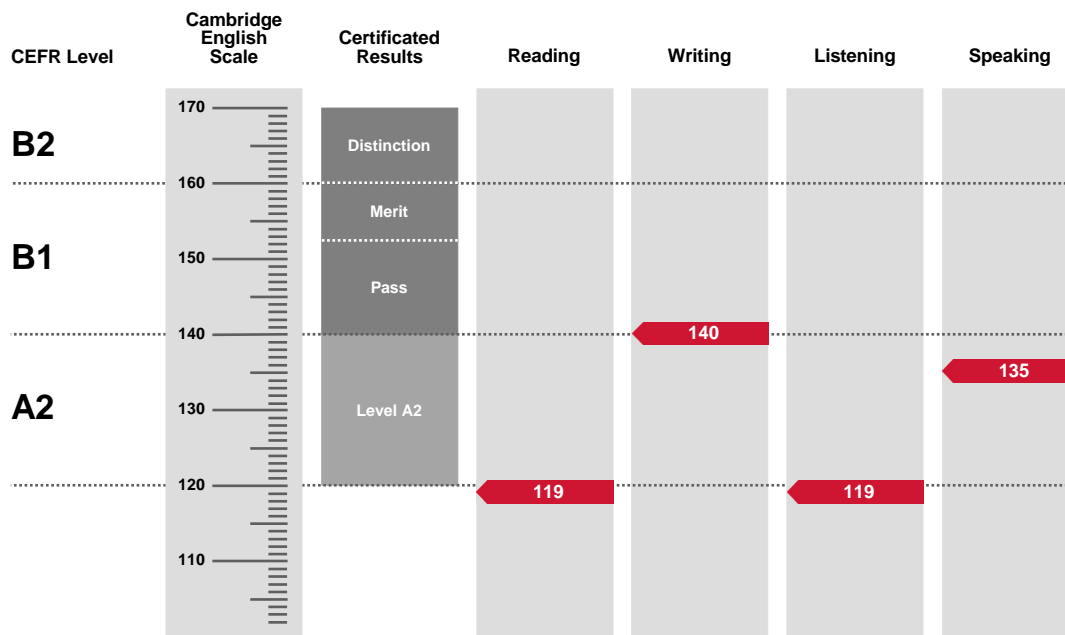

Preliminary English Test

Statement of Results

Candidate name

FERNANDO MIGUEL ISLAS SANCHEZ

Session

June (S4) 2018

Place of entry

Mexico, D.F.

Result

**Council of Europe
Level A2**

Overall Score

128

CEFR Level

A2

Preliminary is an examination targeted at Level B1 in the Council of Europe's Common European Framework of Reference.

Candidates achieving a Pass with Distinction (between 160 and 170 on the Cambridge English Scale) receive a certificate stating that they have demonstrated ability at Level B2. Candidates achieving Pass with Merit or Pass (between 140 and 159 on the Cambridge English Scale) receive a certificate at Level B1.

Candidates whose performance is below Level B1, but falls within Level A2 (between 120 and 139 on the Cambridge English Scale), receive a certificate stating that they have demonstrated ability at Level A2.

Examination results can be quickly and securely verified online at: www.cambridgeenglish.org/verifiers

Results

Score

Pass with Distinction	160 — 170
Pass with Merit	153 — 159
Pass	140 — 152
Level A2	120 — 139

Candidates who take Preliminary and score between 102 and 119 on the Cambridge English Scale do not receive a result, CEFR level or certificate.

Cambridge English Scale scores below 102 are not reported for this examination.

Other

X - the candidate was absent from part of the examination

Z - the candidate was absent from all parts of the examination

Pending - a result cannot be issued at present, but will follow in due course

Withheld - the candidate should contact their centre for information

Exempt - the candidate was not required to sit this part of the examination

THIS IS NOT A CERTIFICATE

Cambridge Assessment English reserves the right to amend the information given before the issue of certificates to successful candidates.