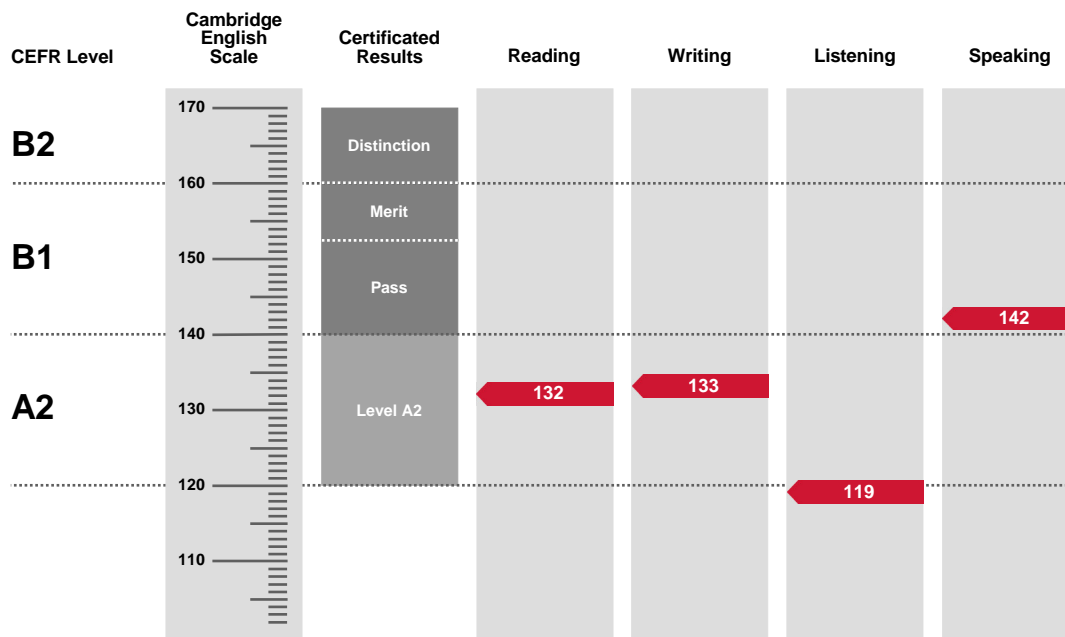

**Council of Europe  
Level A2**

Overall Score

**132**

CEFR Level

**A2**

Preliminary is an examination targeted at Level B1 in the Council of Europe's Common European Framework of Reference.

Candidates achieving a Pass with Distinction (between 160 and 170 on the Cambridge English Scale) receive a certificate stating that they have demonstrated ability at Level B2. Candidates achieving Pass with Merit or Pass (between 140 and 159 on the Cambridge English Scale) receive a certificate at Level B1.