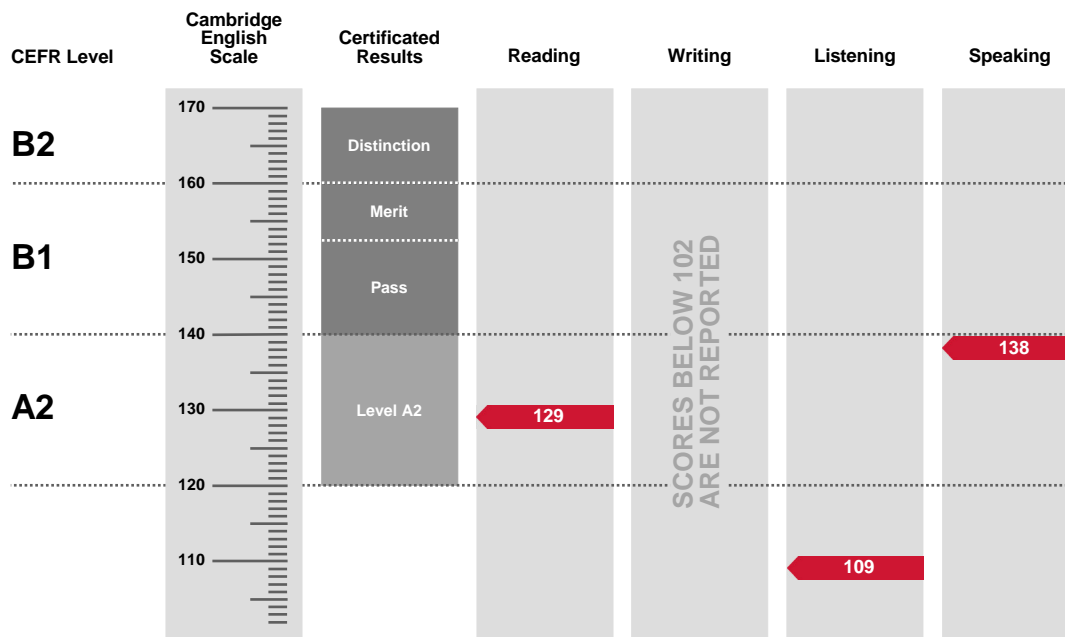

Preliminary English Test

Statement of Results

Candidate name

VICTOR EDUARDO VIVAS PEREZ

Session

June (S4) 2018

Place of entry

Mexico, D.F.

Result

Not Reported

Overall Score

116

CEFR Level

Not Reported

Preliminary is an examination targeted at Level B1 in the Council of Europe's Common European Framework of Reference.

Candidates achieving a Pass with Distinction (between 160 and 170 on the Cambridge English Scale) receive a certificate stating that they have demonstrated ability at Level B2. Candidates achieving Pass with Merit or Pass (between 140 and 159 on the Cambridge English Scale) receive a certificate at Level B1.

Candidates whose performance is below Level B1, but falls within Level A2 (between 120 and 139 on the Cambridge English Scale), receive a certificate stating that they have demonstrated ability at Level A2.

Examination results can be quickly and securely verified online at: www.cambridgeenglish.org/verifiers

Results

Score

Pass with Distinction	160 — 170
Pass with Merit	153 — 159
Pass	140 — 152
Level A2	120 — 139

Candidates who take Preliminary and score between 102 and 119 on the Cambridge English Scale do not receive a result, CEFR level or certificate.

Cambridge English Scale scores below 102 are not reported for this examination.

Other

- **X** - the candidate was absent from part of the examination
- **Z** - the candidate was absent from all parts of the examination
- **Pending** - a result cannot be issued at present, but will follow in due course
- **Withheld** - the candidate should contact their centre for information
- **Exempt** - the candidate was not required to sit this part of the examination

THIS IS NOT A CERTIFICATE

Cambridge Assessment English reserves the right to amend the information given before the issue of certificates to successful candidates.