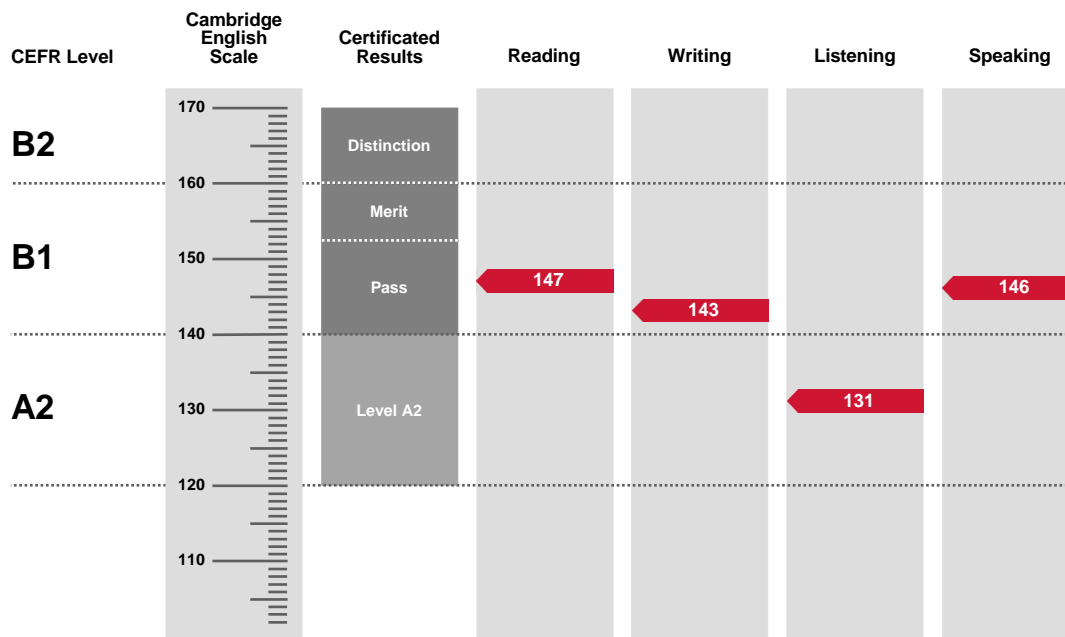

Preliminary English Test

Statement of Results

Candidate name

JOSE ANGEL GONZALEZ CASTILLO

Session

June (S4) 2018

Place of entry

Mexico, D.F.

Result

Pass

Overall Score

142

CEFR Level

B1

Preliminary is an examination targeted at Level B1 in the Council of Europe's Common European Framework of Reference.

Candidates achieving a Pass with Distinction (between 160 and 170 on the Cambridge English Scale) receive a certificate stating that they have demonstrated ability at Level B2. Candidates achieving Pass with Merit or Pass (between 140 and 159 on the Cambridge English Scale) receive a certificate at Level B1.

Candidates whose performance is below Level B1, but falls within Level A2 (between 120 and 139 on the Cambridge English Scale), receive a certificate stating that they have demonstrated ability at Level A2.

Examination results can be quickly and securely verified online at: www.cambridgeenglish.org/verifiers

Results

Score

Pass with Distinction	160 — 170
Pass with Merit	153 — 159
Pass	140 — 152
Level A2	120 — 139

Candidates who take Preliminary and score between 102 and 119 on the Cambridge English Scale do not receive a result, CEFR level or certificate.

Cambridge English Scale scores below 102 are not reported for this examination.

Other

X - the candidate was absent from part of the examination

Z - the candidate was absent from all parts of the examination

Pending - a result cannot be issued at present, but will follow in due course

Withheld - the candidate should contact their centre for information

Exempt - the candidate was not required to sit this part of the examination

THIS IS NOT A CERTIFICATE

Cambridge Assessment English reserves the right to amend the information given before the issue of certificates to successful candidates.