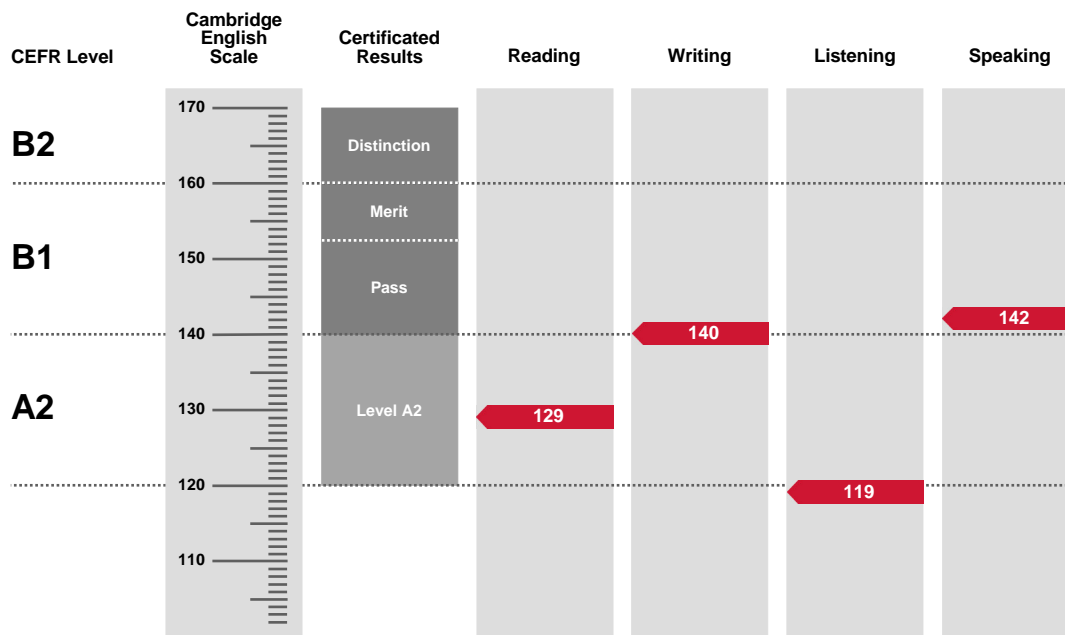

Preliminary English Test

Statement of Results

Candidate name

RUBÉN MANUEL MONTERO CUEVAS

Session

June (S4) 2018

Place of entry

Mexico, D.F.

Result

**Council of Europe
Level A2**

Overall Score

133

CEFR Level

A2

Preliminary is an examination targeted at Level B1 in the Council of Europe's Common European Framework of Reference.

Candidates achieving a Pass with Distinction (between 160 and 170 on the Cambridge English Scale) receive a certificate stating that they have demonstrated ability at Level B2. Candidates achieving Pass with Merit or Pass (between 140 and 159 on the Cambridge English Scale) receive a certificate at Level B1.

Candidates whose performance is below Level B1, but falls within Level A2 (between 120 and 139 on the Cambridge English Scale), receive a certificate stating that they have demonstrated ability at Level A2.

Examination results can be quickly and securely verified online at: www.cambridgeenglish.org/verifiers

Results

Score

Pass with Distinction	160 — 170
Pass with Merit	153 — 159
Pass	140 — 152
Level A2	120 — 139

Candidates who take Preliminary and score between 102 and 119 on the Cambridge English Scale do not receive a result, CEFR level or certificate.

Cambridge English Scale scores below 102 are not reported for this examination.

Other

X - the candidate was absent from part of the examination

Z - the candidate was absent from all parts of the examination

Pending - a result cannot be issued at present, but will follow in due course

Withheld - the candidate should contact their centre for information

Exempt - the candidate was not required to sit this part of the examination

THIS IS NOT A CERTIFICATE

Cambridge Assessment English reserves the right to amend the information given before the issue of certificates to successful candidates.