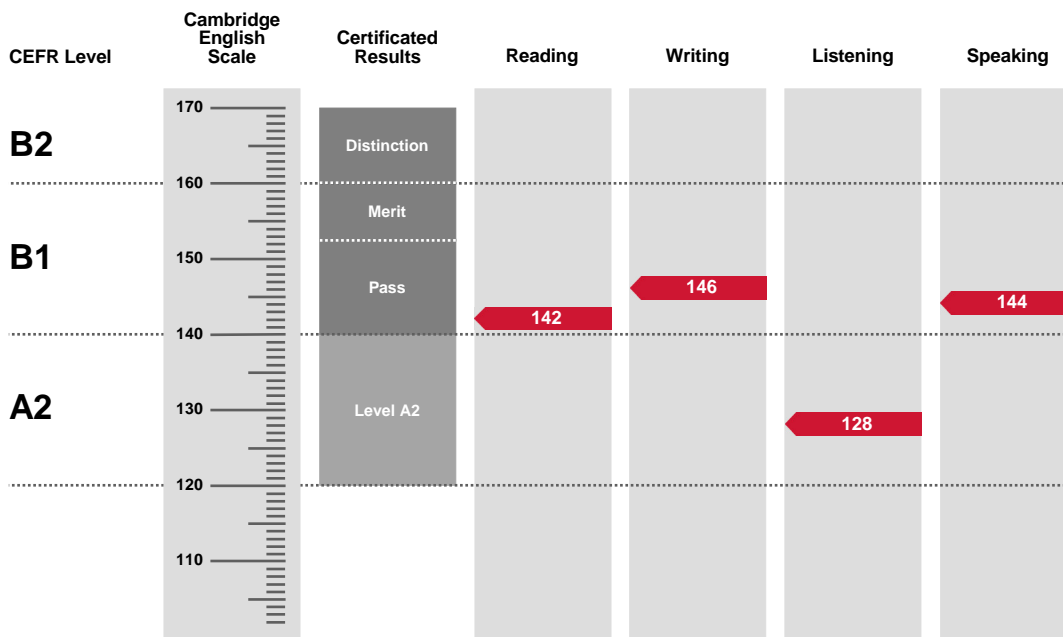

Preliminary English Test

Statement of Results

Candidate name

Diego Alberto Chab Carrillo

Session

June (S4) 2018

Place of entry

Mexico, D.F.

Result

Pass

Overall Score

140

CEFR Level

B1

Preliminary is an examination targeted at Level B1 in the Council of Europe's Common European Framework of Reference.

Candidates achieving a Pass with Distinction (between 160 and 170 on the Cambridge English Scale) receive a certificate stating that they have demonstrated ability at Level B2. Candidates achieving Pass with Merit or Pass (between 140 and 159 on the Cambridge English Scale) receive a certificate at Level B1.

Candidates whose performance is below Level B1, but falls within Level A2 (between 120 and 139 on the Cambridge English Scale), receive a certificate stating that they have demonstrated ability at Level A2.

Examination results can be quickly and securely verified online at: www.cambridgeenglish.org/verifiers

Results

Score

Pass with Distinction	160 — 170
Pass with Merit	153 — 159
Pass	140 — 152
Level A2	120 — 139

Candidates who take Preliminary and score between 102 and 119 on the Cambridge English Scale do not receive a result, CEFR level or certificate.

Cambridge English Scale scores below 102 are not reported for this examination.

Other

X - the candidate was absent from part of the examination

Z - the candidate was absent from all parts of the examination

Pending - a result cannot be issued at present, but will follow in due course

Withheld - the candidate should contact their centre for information

Exempt - the candidate was not required to sit this part of the examination

THIS IS NOT A CERTIFICATE

Cambridge Assessment English reserves the right to amend the information given before the issue of certificates to successful candidates.