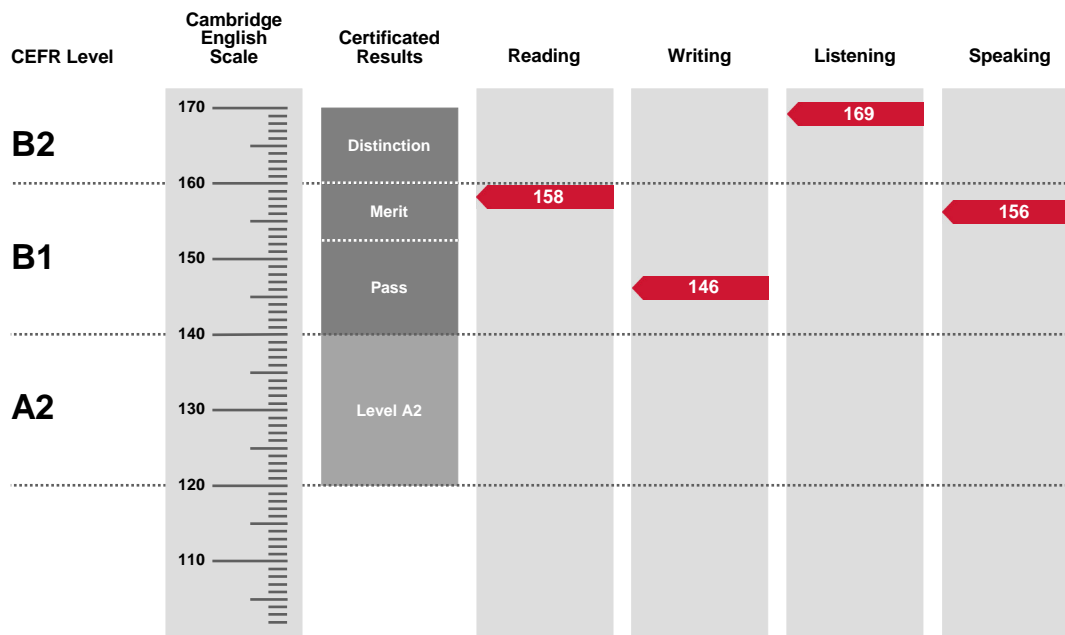

**Pass with Merit**

Overall Score

**157**

CEFR Level

**B1**

Preliminary is an examination targeted at Level B1 in the Council of Europe's Common European Framework of Reference.

Candidates achieving a Pass with Distinction (between 160 and 170 on the Cambridge English Scale) receive a certificate stating that they have demonstrated ability at Level B2. Candidates achieving Pass with Merit or Pass (between 140 and 159 on the Cambridge English Scale) receive a certificate at Level B1.