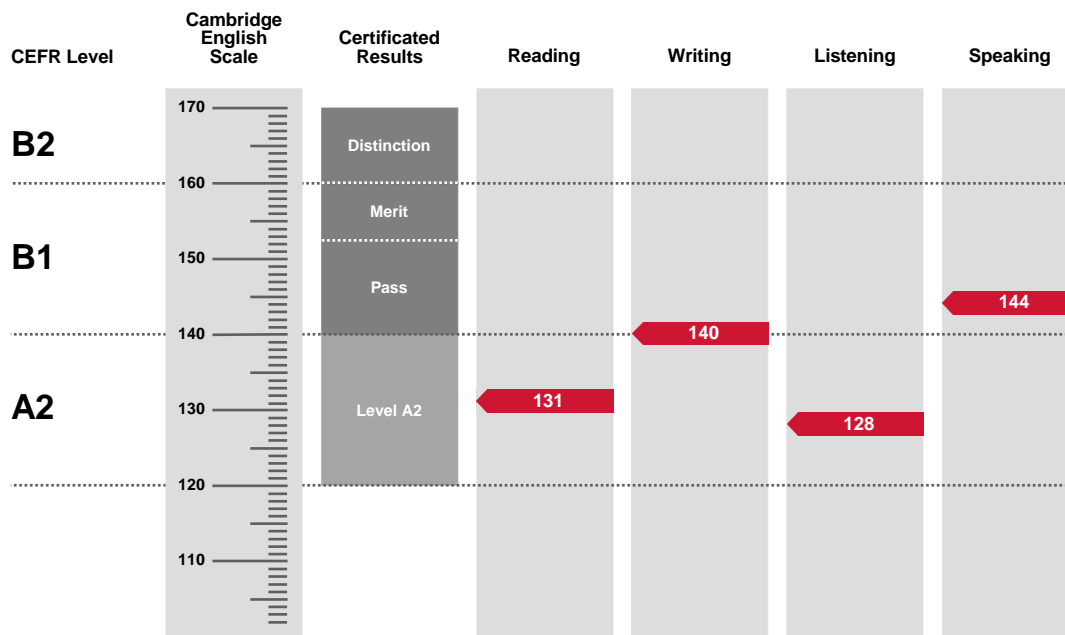

**Council of Europe  
Level A2**

Overall Score

**136**

CEFR Level

**A2**

Preliminary is an examination targeted at Level B1 in the Council of Europe's Common European Framework of Reference.

Candidates achieving a Pass with Distinction (between 160 and 170 on the Cambridge English Scale) receive a certificate stating that they have demonstrated ability at Level B2. Candidates achieving Pass with Merit or Pass (between 140 and 159 on the Cambridge English Scale) receive a certificate at Level B1.