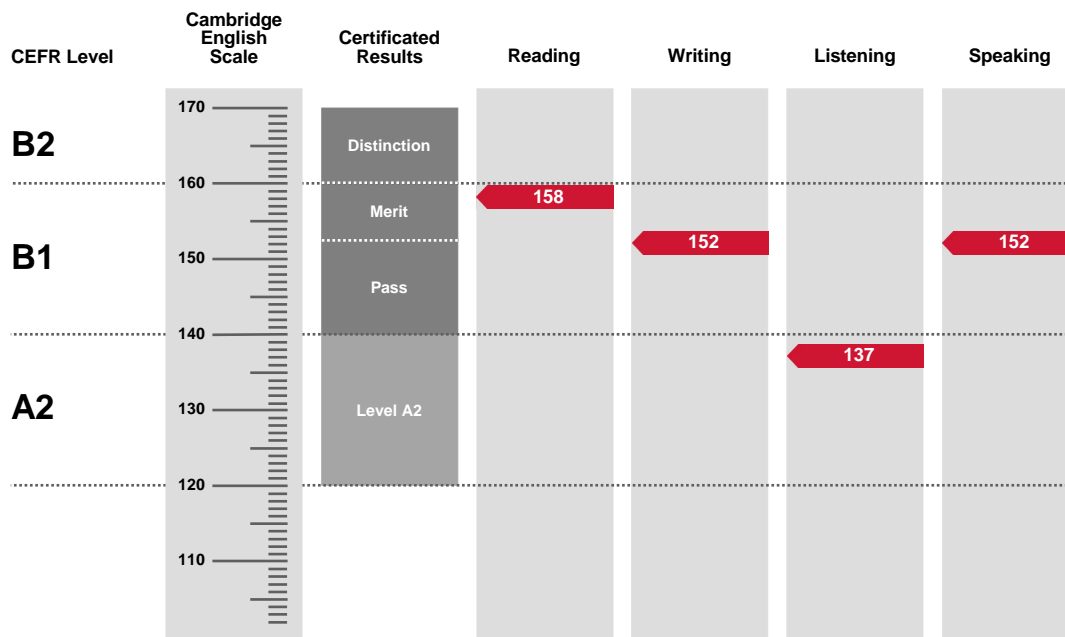

Preliminary English Test

Statement of Results

Candidate name

JORDAN ABEL CAUICH GAMBOA

Session

June (S4) 2018

Place of entry

Mexico, D.F.

Result

Pass

Overall Score

150

CEFR Level

B1

Preliminary is an examination targeted at Level B1 in the Council of Europe's Common European Framework of Reference.

Candidates achieving a Pass with Distinction (between 160 and 170 on the Cambridge English Scale) receive a certificate stating that they have demonstrated ability at Level B2. Candidates achieving Pass with Merit or Pass (between 140 and 159 on the Cambridge English Scale) receive a certificate at Level B1.

Candidates whose performance is below Level B1, but falls within Level A2 (between 120 and 139 on the Cambridge English Scale), receive a certificate stating that they have demonstrated ability at Level A2.

Examination results can be quickly and securely verified online at: www.cambridgeenglish.org/verifiers

Results

Score

Pass with Distinction	160 — 170
Pass with Merit	153 — 159
Pass	140 — 152
Level A2	120 — 139

Candidates who take Preliminary and score between 102 and 119 on the Cambridge English Scale do not receive a result, CEFR level or certificate.

Cambridge English Scale scores below 102 are not reported for this examination.

Other

X - the candidate was absent from part of the examination

Z - the candidate was absent from all parts of the examination

Pending - a result cannot be issued at present, but will follow in due course

Withheld - the candidate should contact their centre for information

Exempt - the candidate was not required to sit this part of the examination

THIS IS NOT A CERTIFICATE

Cambridge Assessment English reserves the right to amend the information given before the issue of certificates to successful candidates.