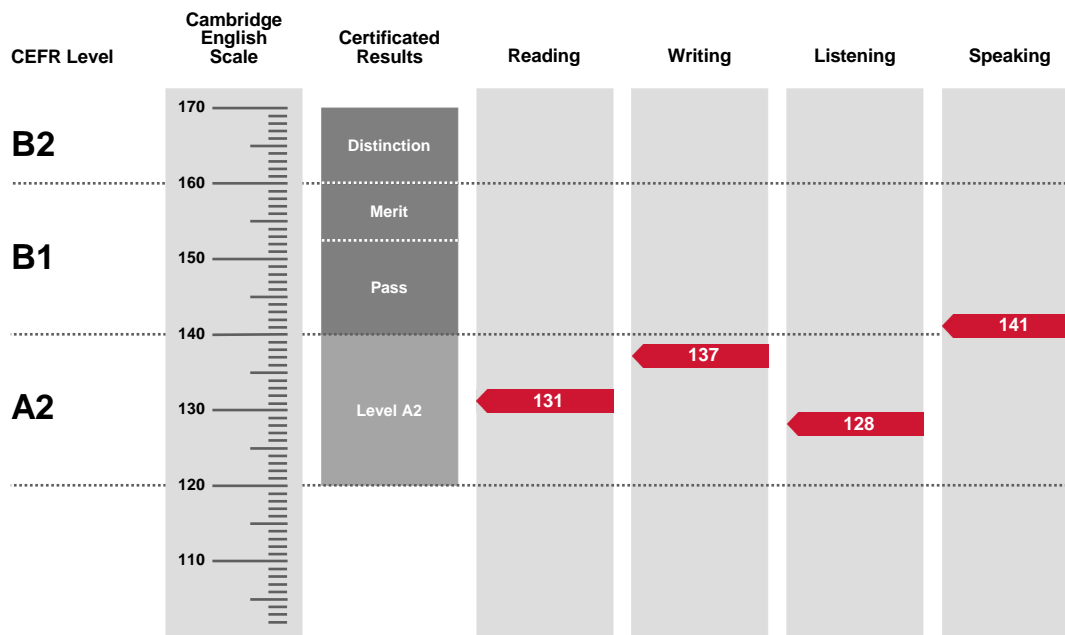

**Council of Europe  
Level A2**

Overall Score

**134**

CEFR Level

**A2**

Preliminary is an examination targeted at Level B1 in the Council of Europe's Common European Framework of Reference.

Candidates achieving a Pass with Distinction (between 160 and 170 on the Cambridge English Scale) receive a certificate stating that they have demonstrated ability at Level B2. Candidates achieving Pass with Merit or Pass (between 140 and 159 on the Cambridge English Scale) receive a certificate at Level B1.