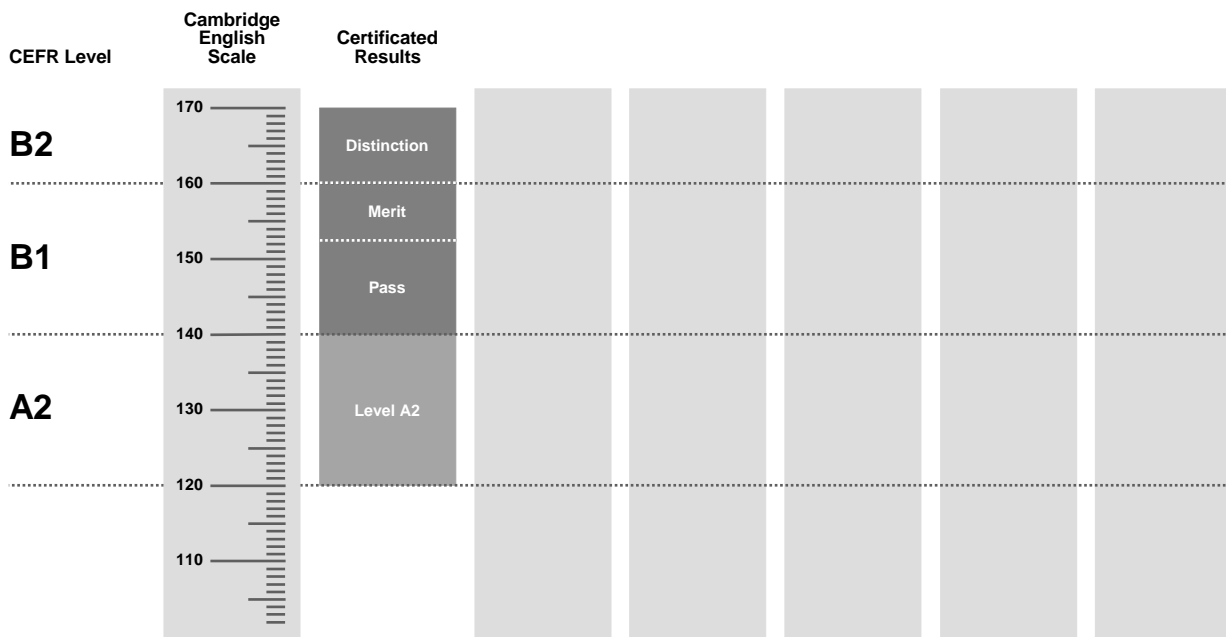

Preliminary English Test

Statement of Results

Candidate name

ANTONIO AZAEL CANCHE ORTIZ

Session

June (S4) 2018

Place of entry

Mexico, D.F.

Result

Z

Overall Score

CEFR Level

Preliminary is an examination targeted at Level B1 in the Council of Europe's Common European Framework of Reference.

Candidates achieving a Pass with Distinction (between 160 and 170 on the Cambridge English Scale) receive a certificate stating that they have demonstrated ability at Level B2. Candidates achieving Pass with Merit or Pass (between 140 and 159 on the Cambridge English Scale) receive a certificate at Level B1.

Candidates whose performance is below Level B1, but falls within Level A2 (between 120 and 139 on the Cambridge English Scale), receive a certificate stating that they have demonstrated ability at Level A2.

Examination results can be quickly and securely verified online at: www.cambridgeenglish.org/verifiers

Results

Score

Pass with Distinction	160 — 170
Pass with Merit	153 — 159
Pass	140 — 152
Level A2	120 — 139

Candidates who take Preliminary and score between 102 and 119 on the Cambridge English Scale do not receive a result, CEFR level or certificate.

Cambridge English Scale scores below 102 are not reported for this examination.

Other

X - the candidate was absent from part of the examination

Z - the candidate was absent from all parts of the examination

Pending - a result cannot be issued at present, but will follow in due course

Withheld - the candidate should contact their centre for information

Exempt - the candidate was not required to sit this part of the examination

THIS IS NOT A CERTIFICATE

Cambridge Assessment English reserves the right to amend the information given before the issue of certificates to successful candidates.