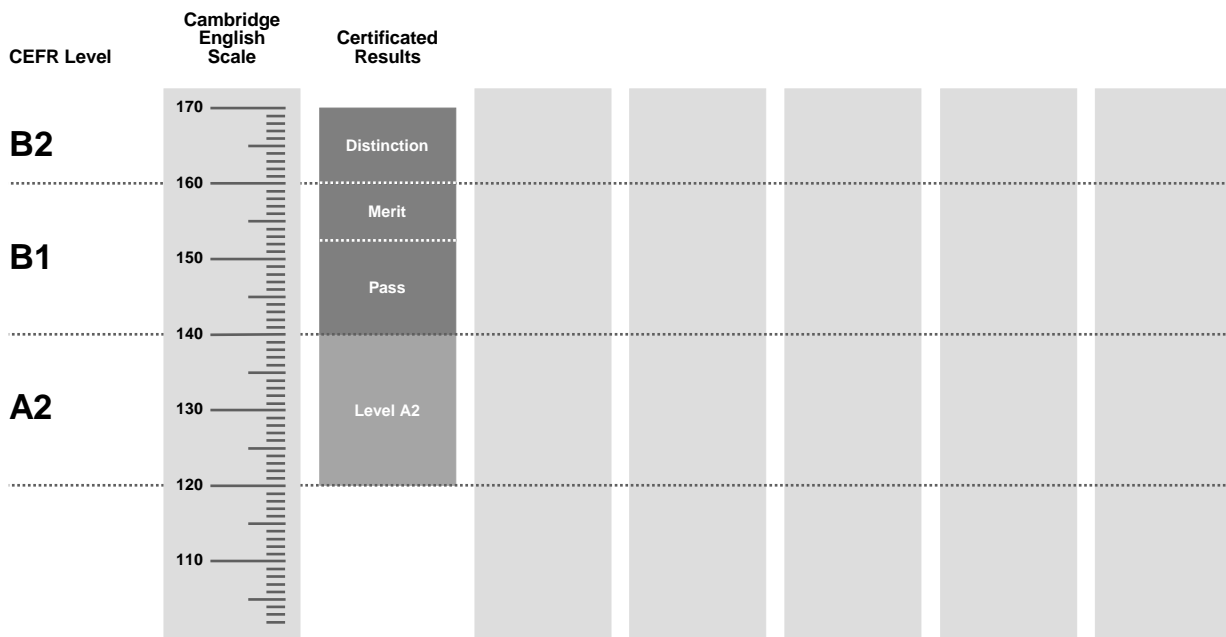

Preliminary English Test

Statement of Results

Candidate name

JOSE CARLOS MORENO KOH

Session

June (S4) 2018

Place of entry

Mexico, D.F.

Result

Z

Overall Score

CEFR Level

Preliminary is an examination targeted at Level B1 in the Council of Europe's Common European Framework of Reference.

Candidates achieving a Pass with Distinction (between 160 and 170 on the Cambridge English Scale) receive a certificate stating that they have demonstrated ability at Level B2. Candidates achieving Pass with Merit or Pass (between 140 and 159 on the Cambridge English Scale) receive a certificate at Level B1.

Candidates whose performance is below Level B1, but falls within Level A2 (between 120 and 139 on the Cambridge English Scale), receive a certificate stating that they have demonstrated ability at Level A2.

Examination results can be quickly and securely verified online at: www.cambridgeenglish.org/verifiers

Results

Score

Pass with Distinction	160 — 170
Pass with Merit	153 — 159
Pass	140 — 152
Level A2	120 — 139

Candidates who take Preliminary and score between 102 and 119 on the Cambridge English Scale do not receive a result, CEFR level or certificate.

Cambridge English Scale scores below 102 are not reported for this examination.

Other

X - the candidate was absent from part of the examination

Z - the candidate was absent from all parts of the examination

Pending - a result cannot be issued at present, but will follow in due course

Withheld - the candidate should contact their centre for information

Exempt - the candidate was not required to sit this part of the examination

THIS IS NOT A CERTIFICATE

Cambridge Assessment English reserves the right to amend the information given before the issue of certificates to successful candidates.