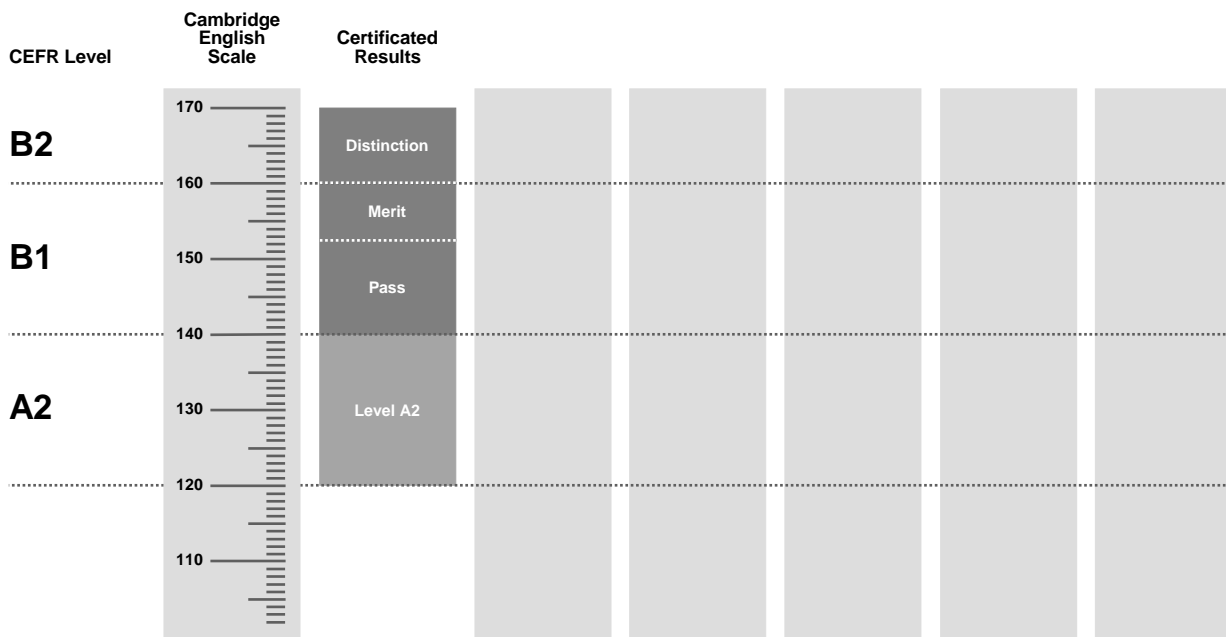

Preliminary English Test

Statement of Results

Candidate name

NEYSI CASTILLO CAUICH

Session

June (S4) 2018

Place of entry

Mexico, D.F.

Result

Z

Overall Score

CEFR Level

Preliminary is an examination targeted at Level B1 in the Council of Europe's Common European Framework of Reference.

Candidates achieving a Pass with Distinction (between 160 and 170 on the Cambridge English Scale) receive a certificate stating that they have demonstrated ability at Level B2. Candidates achieving Pass with Merit or Pass (between 140 and 159 on the Cambridge English Scale) receive a certificate at Level B1.

Candidates whose performance is below Level B1, but falls within Level A2 (between 120 and 139 on the Cambridge English Scale), receive a certificate stating that they have demonstrated ability at Level A2.

Examination results can be quickly and securely verified online at: www.cambridgeenglish.org/verifiers

Results

Score

Pass with Distinction	160 — 170
Pass with Merit	153 — 159
Pass	140 — 152
Level A2	120 — 139

Candidates who take Preliminary and score between 102 and 119 on the Cambridge English Scale do not receive a result, CEFR level or certificate.

Cambridge English Scale scores below 102 are not reported for this examination.

Other

X - the candidate was absent from part of the examination

Z - the candidate was absent from all parts of the examination

Pending - a result cannot be issued at present, but will follow in due course

Withheld - the candidate should contact their centre for information

Exempt - the candidate was not required to sit this part of the examination

THIS IS NOT A CERTIFICATE

Cambridge Assessment English reserves the right to amend the information given before the issue of certificates to successful candidates.