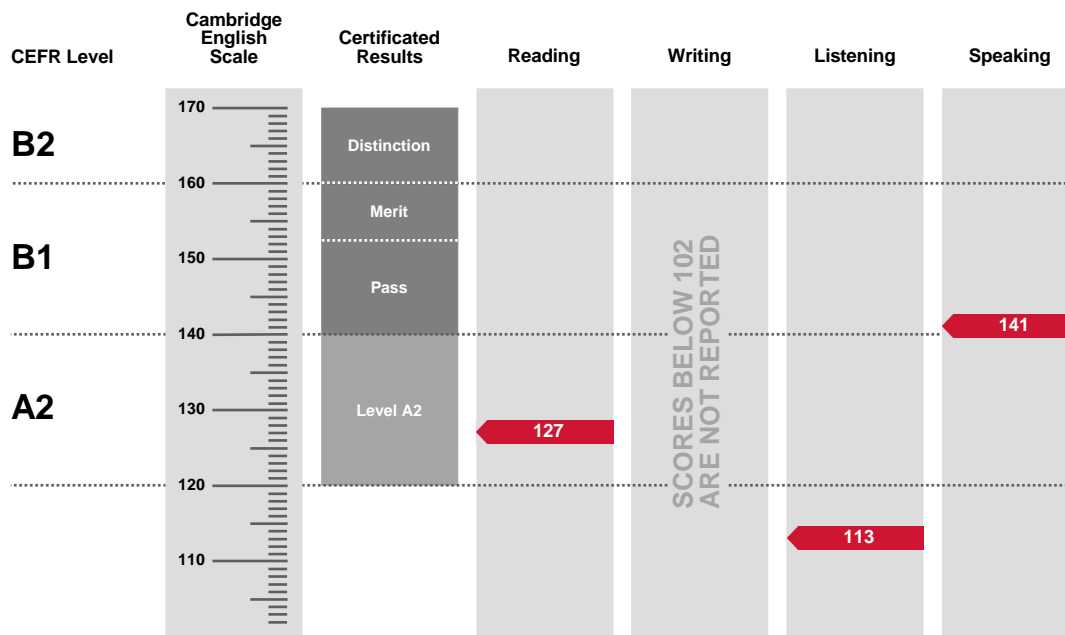

**Not Reported**

Overall Score

**104**

CEFR Level

**Not Reported**

Preliminary is an examination targeted at Level B1 in the Council of Europe's Common European Framework of Reference.

Candidates achieving a Pass with Distinction (between 160 and 170 on the Cambridge English Scale) receive a certificate stating that they have demonstrated ability at Level B2. Candidates achieving Pass with Merit or Pass (between 140 and 159 on the Cambridge English Scale) receive a certificate at Level B1.